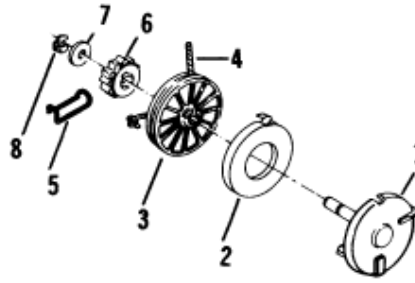

MASTER PARTS VIEWER

©2003 The Toro Company

Model: 8073 Year: 1987 Serial Range: F00000001 - F99999999

Starter Group Models: 4262

No.	Part	Qty.	No.	Part	Qty.
	683212 STARTER AY S	1	5	611923 SPRING DRAG S	1
1	683246 SPRING CUP&PIN S	1	6	609133 PINION STARTER S	1
2	683210 SPRING&RET.AY S	1	7	609005 WASHER S	1
3	611400 PULLEY STARTER S	1	8	609004 RET, RING S	1
4	611404 ROPE S	1			